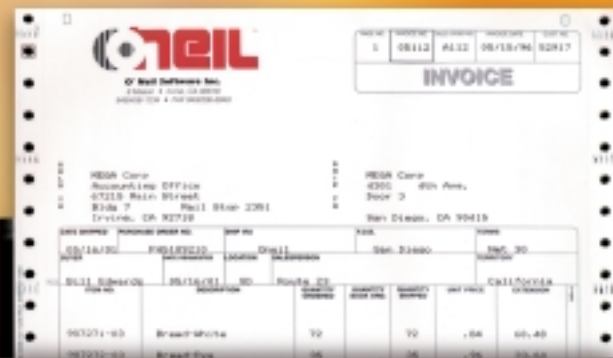

Simple. Rugged. Reliable. 8i

microFlash  
Impact Printer  
**8i**

- Prints full size, multi-part delivery receipts and invoices at point of delivery
- Rugged enough to be used in the front seat of delivery vehicle or carried into receiving area
- Powered by vehicle's 12-volt system (without voltage adapter), or used remotely with internal battery pack
- Contains up to 200 sheets of 8.5" x 11" or A4 paper